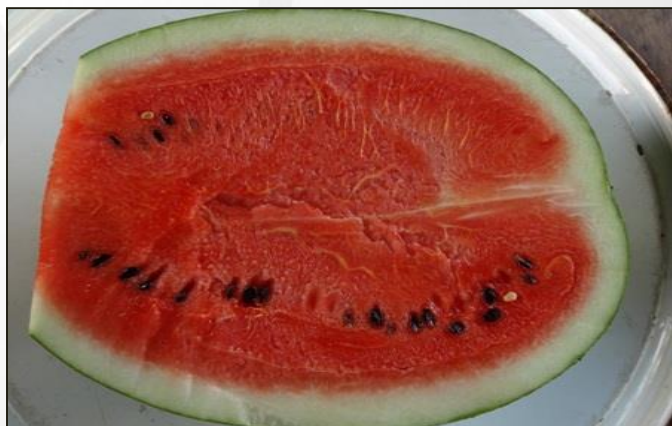

# Melon

Country: Thailand  
 Year: 2012  
 Crop: Melon  
 Trial: Field Trial  
 Realised by: Local customer  
 Testing Parameter: Brix

**Control**

**herbagreen®**

**Brix 7**

**Brix 14**